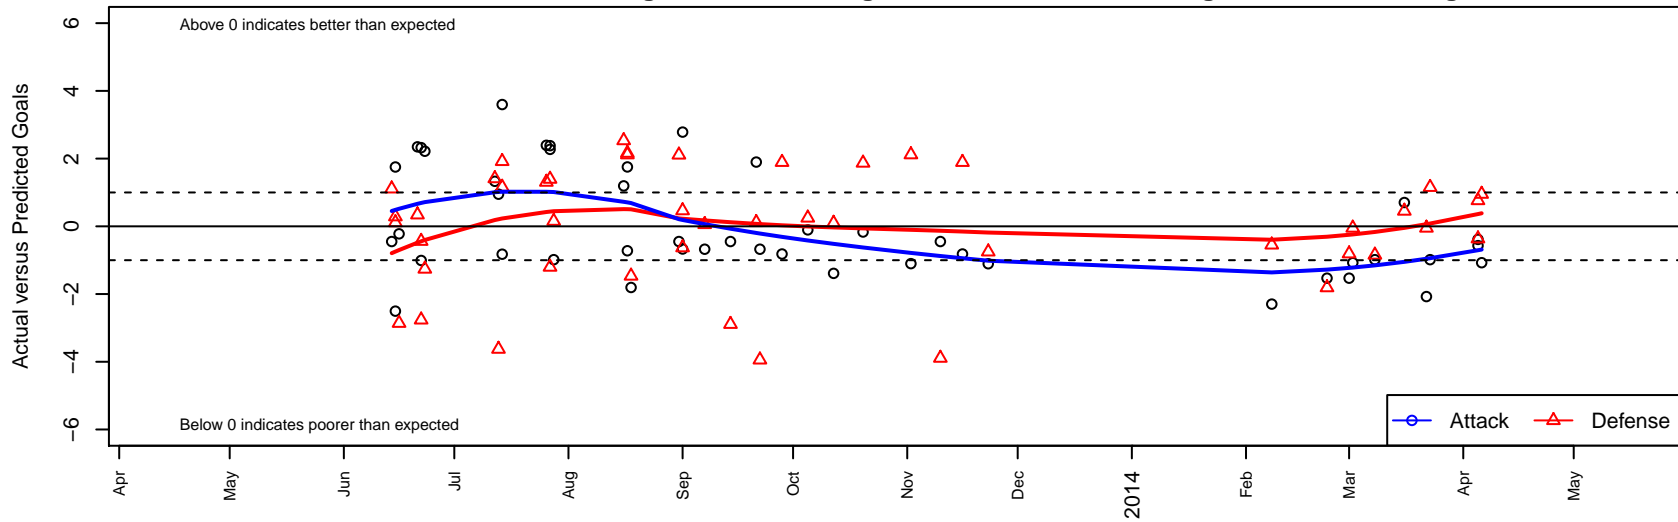

SCORE Eagles Red B01
Dots are actual minus expected GF (blue circles) and GA (red triangles).
Blue line is smoothed change in attack strength. Red is smoothed change in defense strength.